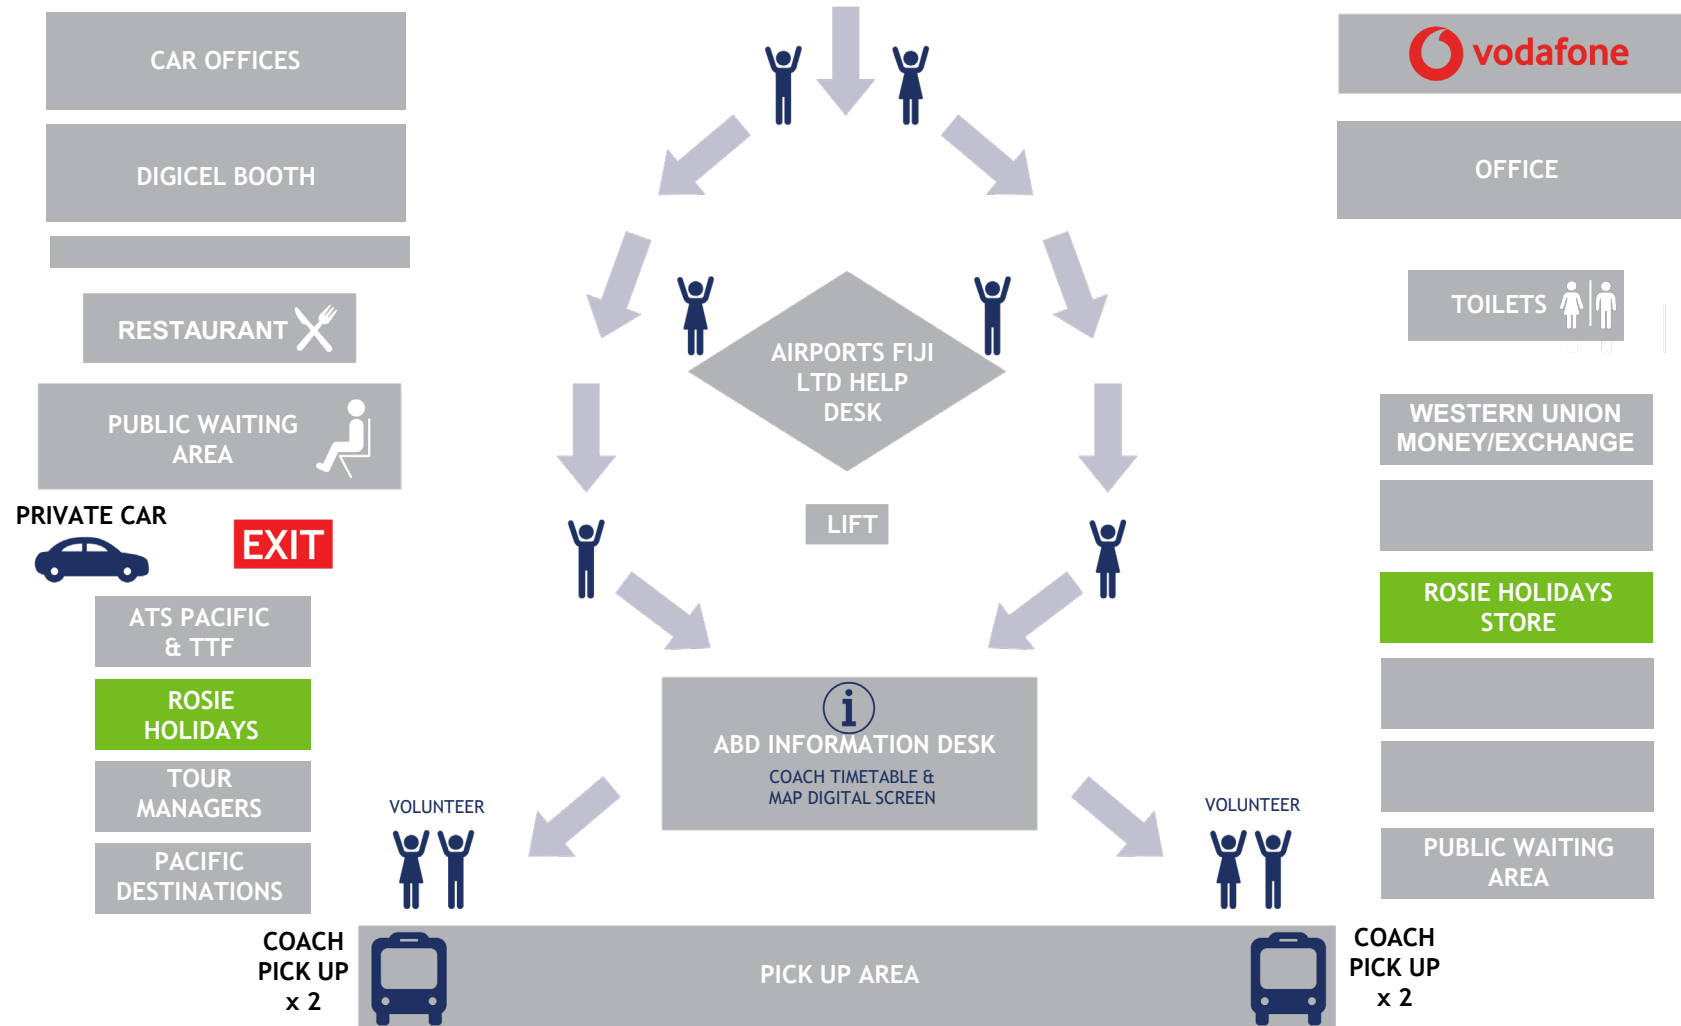

# Airport Departure: Governors/ HODs

(5th May to 6th May)

# Airport Arrival: General Participants

(28th April to 4th May)

## Airport Arrival Flow

# Airport Departure: General Participants

(5th May to 6th May)